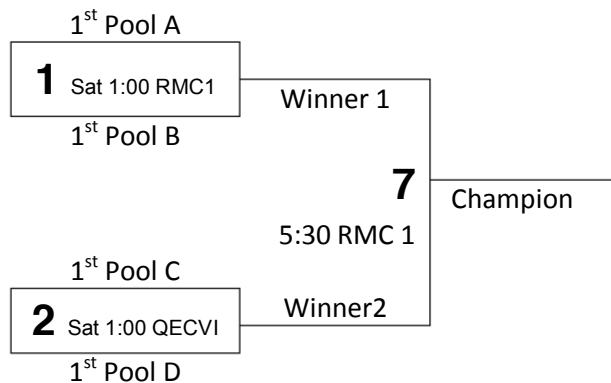

4th Annual Taylor Allan Memorial - Junior Girls

Pool A	Pool B	Pool C	Pool D
A1 – LaSalle (LSS)	B1 – KCVI	C1 – Bayridge (BSS)	D1 – Holy Cross (HC)
A2 – Opeongo	B2 – Sydenham (SHS)	C2 – RND	D2 – Moira
A3 – O’Niell	B3 – Abbey Park (AP)	C3 – Arnprior	D3 – N. Grenville (NG)

Friday, Sept 24 – Round Robin

Time	@ LaSalle S.S.	@RMC1	@RMC2	@Bayridge S.S.	@Holy Cross
2:00	A1 vs. A2				
3:30	B1 vs. B2			C1 vs. C2	D1 vs. D2
5:00					
6:30	A1 vs. A3		B1 vs. B3	C1 vs. C3	D1 vs. D3
8:00					

Saturday, Sept 24 - Round Robin

Time	@ LaSalle S.S.	@RMC1	@RMC2	@Bayridge S.S.	@QECVI
8:30	A2 vs. A3	B2 vs. B3	D2 vs. D3	C2 vs. C3	

Tournament Championship

Tier II Championship

Tier III Championship