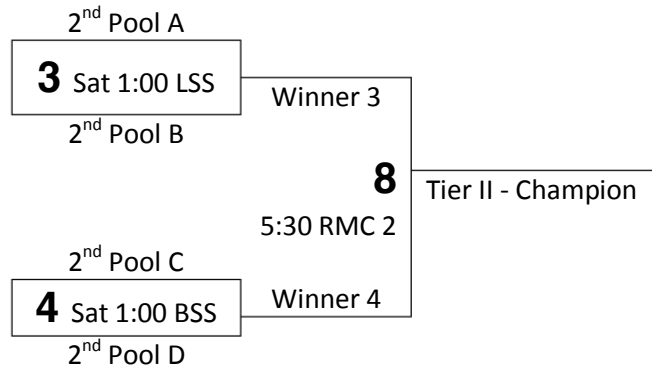

4th Annual Taylor Allan Memorial - Junior Girls

Pool A	Pool B	Pool C	Pool D
A1 – LaSalle (LSS)	B1 – KCVI	C1 – Bayridge (BSS)	D1 – Holy Cross (HC)
A2 – Opeongo	B2 – Sydenham (SHS)	C2 – RND	D2 – Moira
A3 – O’Niell	B3 – Abbey Park (AP)	C3 – Arnprior	D3 – N. Grenville (NG)

Friday, Sept 24 – Round Robin

Time	@ LaSalle S.S.	@RMC1	@RMC2	@Bayridge S.S.	@Holy Cross
2:00	A1 vs. A2				
3:30	B1 vs. B2			C1 vs. C2	D1 vs. D2
5:00					
6:30	A1 vs. A3		B1 vs. B3	C1 vs. C3	D1 vs. D3
8:00					

Saturday, Sept 24 - Round Robin

Time	@ LaSalle S.S.	@RMC1	@RMC2	@Bayridge S.S.	@QECVI
8:30	A2 vs. A3	B2 vs. B3	D2 vs. D3	C2 vs. C3	

Tournament Championship

Tier II Championship

Tier III Championship