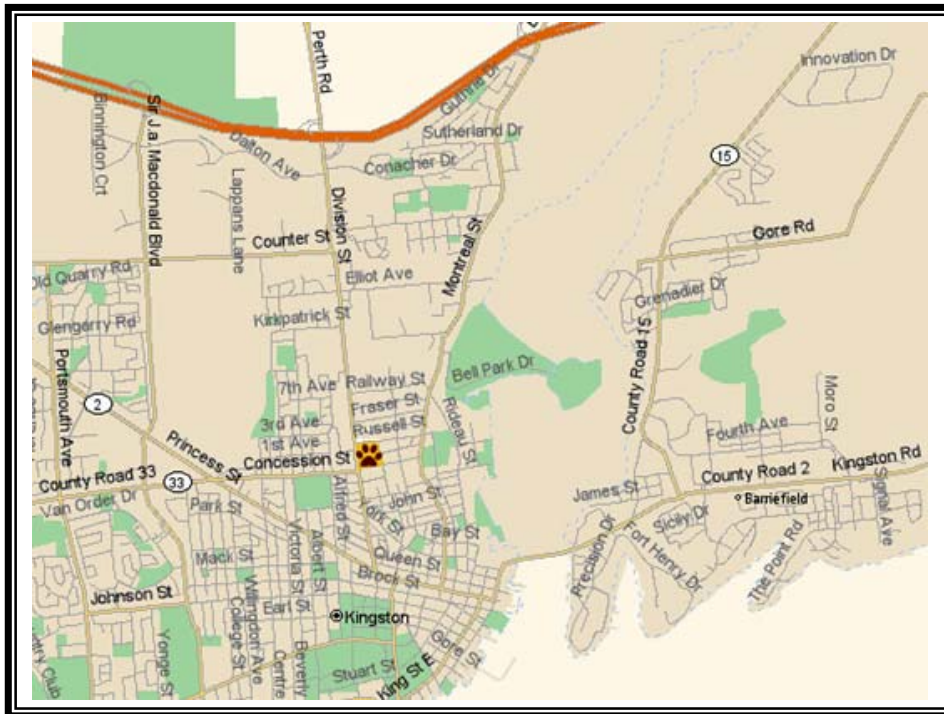

## Driving Instructions

### From 401 to Regiopolis-Notre Dame CHS

RND is located on the east side of Division St. between Russell St. and Concession/Stephen St. To get to RND take the Division St. exit from Highway 401 and head south on Division St. The school is about a five to seven minutes drive in from the 401 and is located 2 to 3 blocks after the seventh traffic light in from 401 on Division. Use the Cowdy St. entrance for all after school tournaments and events.

### From the Ambassador to Regiopolis-Notre Dame CHS

To get to RND from the Ambassador turn onto Princess St. and proceed east. Follow Princess St. to its intersection with Concession St. (on the left) and Bath Rd. (on the right) Turn/Veer left onto Concession St. and follow Concession to its intersection with Division St. (three traffic lights). Cross Division (you can see the back of the school to your left) onto Stephen Street and follow Stephen to Cowdy Street (one block). Turn left on Cowdy and use the Cowdy Street entrance to the school for all after school tournaments and events.

## Maps to RND