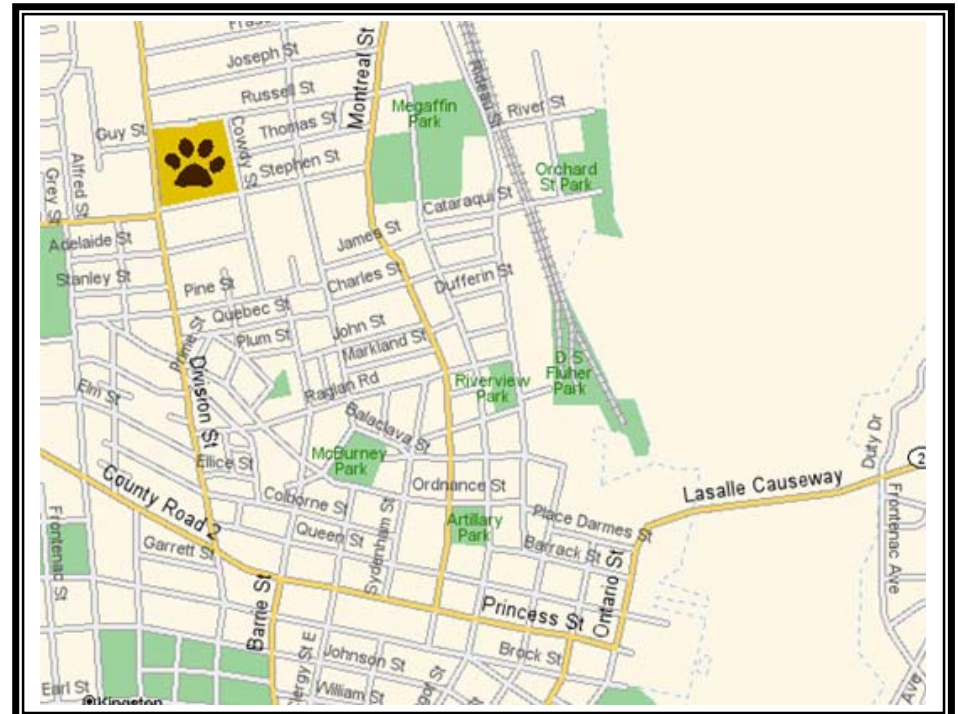

## Driving Instructions

### From 401 to Regiopolis-Notre Dame CHS

RND is located on the east side of Division St. between Russell St. and Concession/Stephen St. To get to RND take the Division St. exit from Highway 401 and head south on Division St. The school is about a five to seven minutes drive in from the 401 and is located 2 to 3 blocks after the seventh traffic light in from 401 on Division. Use the Cowdy St. entrance for all after school tournaments and events.

### From the Ambassador to Regiopolis-Notre Dame CHS

To get to RND from the Ambassador turn onto Princess St. and proceed east. Follow Princess St. to its intersection with Concession St. (on the left) and Bath Rd. (on the right) Turn/Veer left onto Concession St. and follow Concession to its intersection with Division St. (three traffic lights). Cross Division (you can see the back of the school to your left) onto Stephen Street and follow Stephen to Cowdy Street (one block). Turn left on Cowdy and use the Cowdy Street entrance to the school for all after school tournaments and events.

## Maps to RND